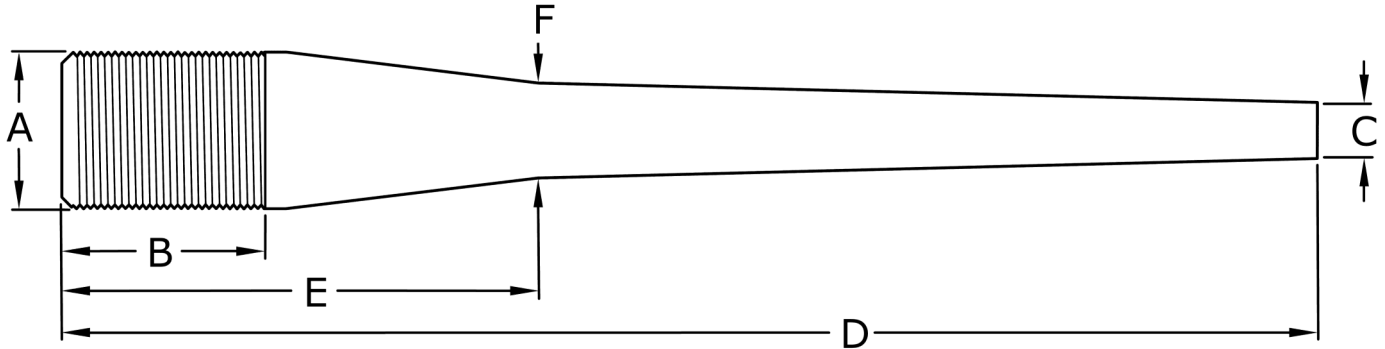

Savage & Rem/Age Pre-fit Contours

Shank Dimensions

Shank	Thread	A	B
Small/Standard	1-1/16" - 20	1.057"	1.600"
Large	1-1/8" - 20	1.120"	1.450"
Rem/Age	1-1/16" - 16	1.057"	1.550"

Contour Dimensions

Contour	C	D	E	F	Weight*
Sporter	.594"	24"	6.900"	.750"	TBD
Heavy Sporter	.700"	26"	6.900"	.750"	3.5 lbs.
Lt. Varmint	.700"	26"	-	-	3.5 lbs.
Varmint	.815"	26"	-	-	4.5 lbs.
Bull	1.000"	28"	-	-	6 lbs.

*Approximate- weight will vary with caliber and shank option.

Non-standard Length Muzzle Diameters

Length (D)	Muzzle Diameter (C)				
	Sporter	Hvy. Sporter	Lt. Varmint	Varmint	Bull
20"	.631"	.716"	.803"	.890"	1.036"
21"	.622"	.713"	.786"	.878"	1.032"
22"	.612"	.711"	.759"	.865"	1.013"
23"	.603"	.708"	.744"	.853"	1.011"
24"	.594"	.705"	.729"	.840"	1.009"
25"	-	.703"	.715"	.828"	1.007"
26"	-	.700"	.700"	.815"	1.004"
27"	-	-	-	.803"	1.002"
28"	-	-	-	.790"	1.000"
29"	-	-	-	-	.998"
30"	-	-	-	-	.996"